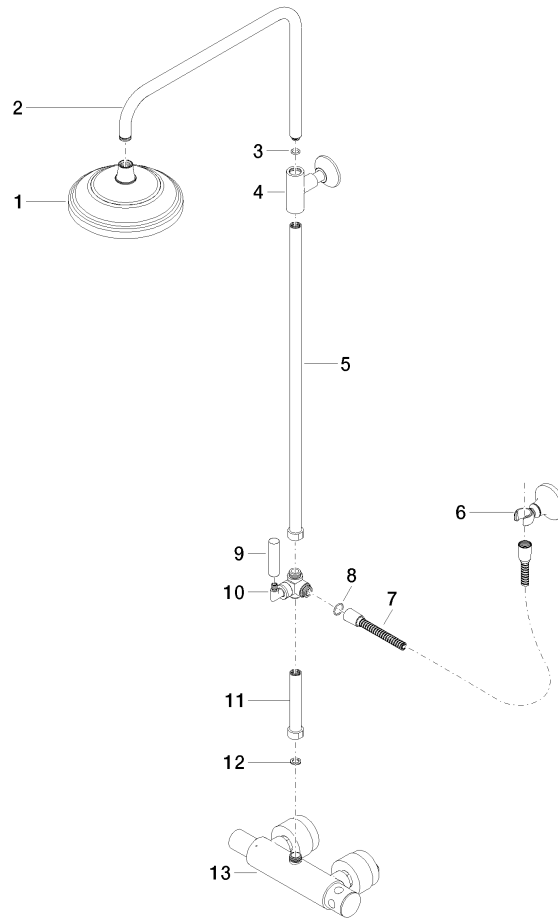

ST 050 304 6360

- shower with fixed riser projection 420mm
- rain shower Ø 200 mm
- rain shower with anti-scale system
- max. rainshower flow 14 l/min
- Function from: 8 l/min
- rotary diverter for fixed-riser shower/hand shower
- height of fittings up to rain shower (bottom edge) 985mm
- height of fittings up to top edge of elbow 1160mm
- two-part push-on rosette Ø 65 mm
- rosette for shower holder Ø 65mm
- rosette for wall mounting Ø 60mm
- gauge 150 mm - 13 mm
- metal shower hose 1250mm with integrated anti-twist protection
- 1/2" connection
- Pipe diameter 20 mm

## MADISON Showerpipe with shower thermostat - Brushed Platinum

---

MADISON

ST 050 304 6360

ST 050 304 6360

**Flow rate chart**

**Certificates**

LGA\_38665.

ST 050 304 6360

Parts for other finishes can be found here: [Chrome](#)

**Spare parts list**

No.	Item Number	Name	Quantity used	Delivery time
1	04 12 05 038 01-06	shower	1	60
2	04 28 22 101 20-06	spout	1	10
3	90 14 10 011 00 90	seal	1	2
4	90 17 11 037 01-06	holder	1	-
Spare part can no longer be ordered, please order the replacement item				
5	90 28 22 104 00-06	pipe	1	-
Spare part can no longer be ordered, please order the replacement item				
6	90 17 09 045 01-06	diverter	1	10
7	09 30 30 064-06	screw	1	10
8	09 18 20 011-06	base	1	10
9	09 28 22 013 90	pipe	1	2
10	11 170 370-06	MADISON Lever insert - Brushed Platinum	1	10
11	09 30 30 062-06	screw	1	10
12	09 14 10 122 90	seal	1	2
13	28 104 970-06	Metal shower hose 1/2" x 1/2" x 1250 mm - Brushed Platinum	1	2
14	28 050 410-06	holder	1	60
15	90 28 22 103 00-06	pipe	1	-
Spare part can no longer be ordered, please order the replacement item				
16	90 14 20 002 00 90	seal	1	2
17	04 17 01 044 01-06	fitting	1	10