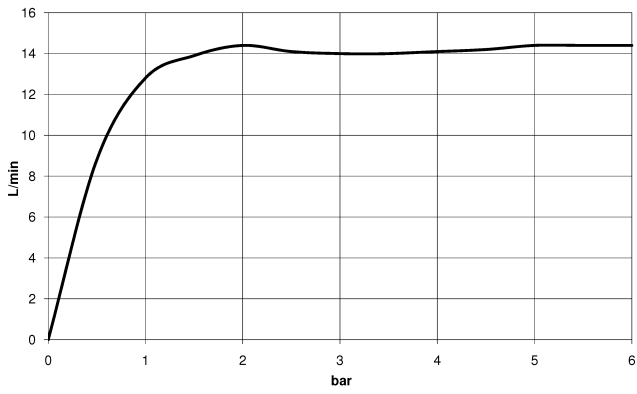

## MADISON Showerpipe with shower thermostat - Brushed Platinum

---

MADISON

ST 050 304 6360

ST 050 304 6360

**Flow rate chart**

**Certificates**

LGA\_38665.