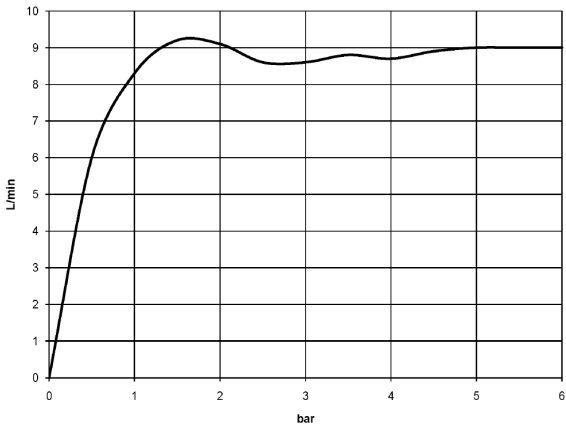

## MADISON Showerpipe with shower thermostat - Brushed Platinum

---

MADISON

ST 050 304 6360

ST 050 304 6360

mm [inches]

Flow rate chart

Certificates