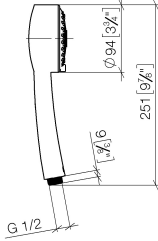

ST 050 304 6360

- shower with fixed riser projection 420mm
- Rain shower: PURE RAIN, max. flow rate 14 l/min (at 3 bar)
- Function from: 8 l/min
- rain shower Ø 200 mm
- rain shower with anti-scale system
- Hand shower: Three or five settings: COMPACT RAIN, COMPACT SOFT FLOW, COMPACT AQUAPRESSURE FLOW, max. flow rate 9 l/min (at 3 bar)
- spray head Ø 95mm
- rotary diverter for fixed-riser shower/hand shower
- height of fittings up to rain shower (bottom edge) 985mm
- height of fittings up to top edge of elbow 1160mm
- two-part push-on rosette Ø 65 mm
- rosette for shower holder Ø 65mm
- rosette for wall mounting Ø 60mm
- gauge 150 mm - 13 mm
- metal shower hose 1250mm with integrated anti-twist protection
- 1/2" connection
- Pipe diameter 20 mm

No.	Item Number	Name	Quantity used	Delivery time
1	09 20 36 005-06	handle	1	10
2	09 26 01 016 90	accessories	1	2
3	09 20 83 006 90	handle	1	2
4	09 24 03 119 90	nipple	1	2
6	09 20 36 004-06	handle	4	10
7	90 30 30 027 00 90	screw	1	2
8	09 30 33 004 90	screw	1	2
10	90 21 33 020 00 90	handle	1	2

## MADISON Showerpipe with shower thermostat - Brushed Platinum

---

MADISON

ST 050 304 6360

ST 050 304 6360

mm [inches]

Flow rate chart

Certificates

ST 050 304 6360

- shower with fixed riser projection 420mm
- rain shower Ø 200 mm
- rain shower with anti-scale system
- max. rainshower flow 14 l/min
- Function from: 8 l/min
- rotary diverter for fixed-riser shower/hand shower
- height of fittings up to rain shower (bottom edge) 985mm
- height of fittings up to top edge of elbow 1160mm
- two-part push-on rosette Ø 65 mm
- rosette for shower holder Ø 65mm
- rosette for wall mounting Ø 60mm
- gauge 150 mm - 13 mm
- metal shower hose 1250mm with integrated anti-twist protection
- 1/2" connection
- Pipe diameter 20 mm