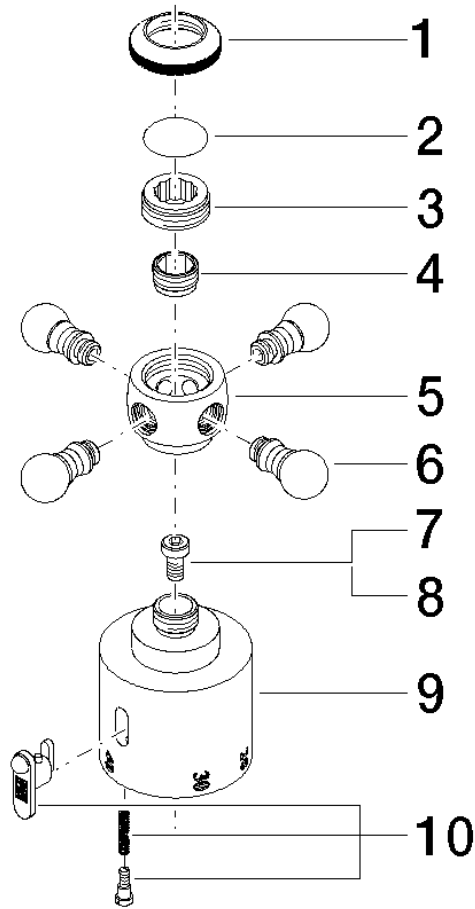

ST 050 304 6360

- shower with fixed riser projection 420mm
- Rain shower: PURE RAIN, max. flow rate 14 l/min (at 3 bar)
- Function from: 8 l/min
- rain shower Ø 200 mm
- rain shower with anti-scale system
- Hand shower: Three or five settings: COMPACT RAIN, COMPACT SOFT FLOW, COMPACT AQUAPRESSURE FLOW, max. flow rate 9 l/min (at 3 bar)
- spray head Ø 95mm
- rotary diverter for fixed-riser shower/hand shower
- height of fittings up to rain shower (bottom edge) 985mm
- height of fittings up to top edge of elbow 1160mm
- two-part push-on rosette Ø 65 mm
- rosette for shower holder Ø 65mm
- rosette for wall mounting Ø 60mm
- gauge 150 mm - 13 mm
- metal shower hose 1250mm with integrated anti-twist protection
- 1/2" connection
- Pipe diameter 20 mm

# MADISON Showerpipe with shower thermostat - Brushed Platinum

---

MADISON

ST 050 304 6360

ST 050 304 6360

ST 050 304 6360

Parts for other finishes can be found here: [Chrome](#)

**Spare parts list**

No.	Item Number	Name	Quantity used	Delivery time
1	09 20 36 005-06	handle	1	10
2	09 26 01 016 90	accessories	1	2
3	09 20 83 006 90	handle	1	2
4	09 24 03 119 90	nipple	1	2
6	09 20 36 004-06	handle	4	10
7	90 30 30 027 00 90	screw	1	2
8	09 30 33 004 90	screw	1	2
10	90 21 33 020 00 90	handle	1	2

ST 050 304 6360

- Three settings: COMPACT RAIN, COMPACT SOFT FLOW, COMPACT AQUAPRESSURE FLOW, max. flow rate 9 l/min (at 3 bar)
- with anti-scale system
- spray head Ø 95mm
- 1/2" connection

Intrinsic protection against back flow.